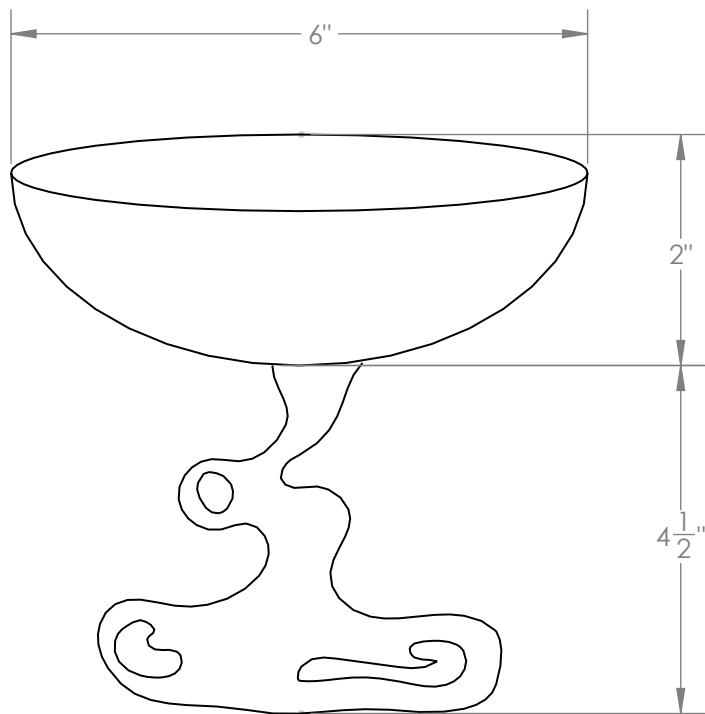

SQUIDGE CANDY DISH

These free form vessels are handblown in New York using a unique method that makes each piece one-of-a-kind.

Materials

Glass

Standard Finishes

Clear Glass

Dimensions

6" W x 6-1/2" H

Notes

Due to the handmade nature of these pieces, dimensions may vary slightly.

Retail

\$850

Lead Time

Customization Available - please contact us.