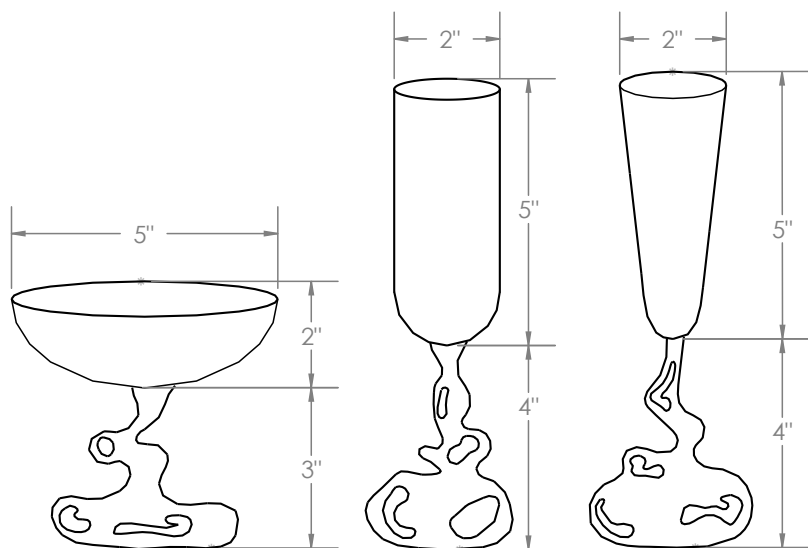

SQUIDGE GLASSWARE

COUPE

FLUTE

TRUMPET

GOBLET

ROUND

ORGANIC

These free form vessels are handblown in New York using a unique method that makes each piece one-of-a-kind.

Materials

Glass

Standard Finishes

Clear Glass

Dimensions

Coupe: 5" W x 5" H
 Flute: 2" W x 9" H
 Trumpet: 2" W x 9" H
 Goblet: 3" W x 6-1/4" H

Round: 3" W x 6" H
 Organic: 2-3/4" W x 6-1/4" H

Notes

Due to the handmade nature of these pieces, dimensions may vary slightly. Priced individually. Please make your selection from the options at left.

Retail

\$398

Lead Time

Please inquire.

Customization Available - please contact us.