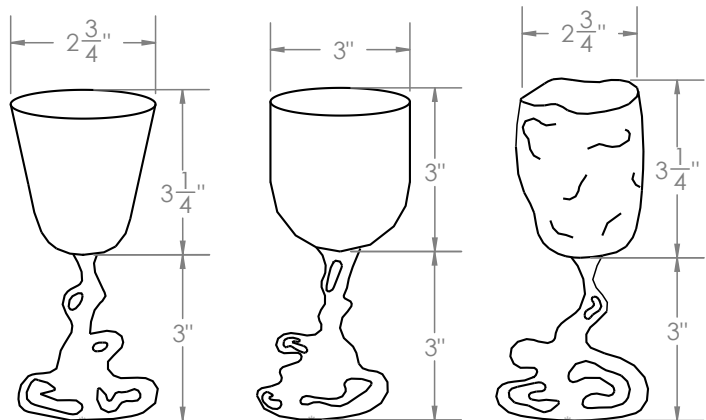

SQUIDGE GLASSWARE

COUPE

FLUTE

TRUMPET

GOBLET

ROUND

ORGANIC

These free form vessels are handblown in New York using a unique method that makes each piece one-of-a-kind.

Materials

Glass

Standard Finishes

Clear Glass

Dimensions

Coupe: 5" W x 5" H
 Flute: 2" W x 9" H
 Trumpet: 2" W x 9" H
 Goblet: 3" W x 6-1/4" H

Round: 3" W x 6" H
 Organic: 2-3/4" W x 6-1/4" H

Notes