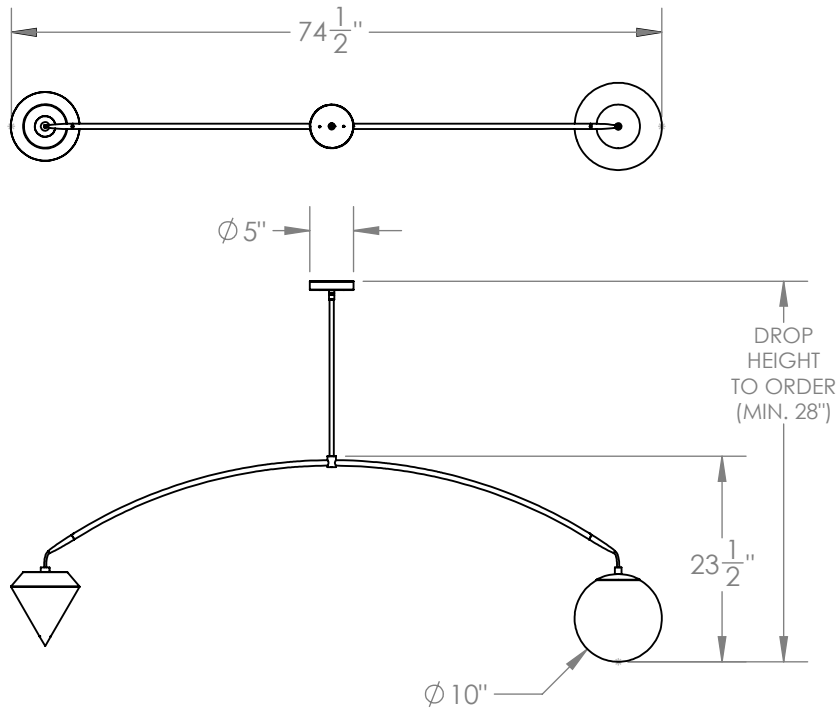

ARC LIGHT

Comprised of a beautifully tapered arc held in perfect balance by a white glass orb and our signature large plumb weight.

Materials

Steel
Brass
Glass

Standard Finishes

Antique Brass
Satin Black
Brushed Brass
White Frosted Glass

Dimensions

74-1/2" W x 23-1/2" H x 10" D
Overall height to order - minimum 28"

Notes

Lamping: 1 E26 bulb, max 75W. 5.5W dimmable LED bulb included. 465 lumens, 2700K color temperature. 120V, UL approved. (240V available)

Retail

\$7,000

Lead Time

8-10 Weeks

Customization Available - please contact us. **Weight** ~15 lbs