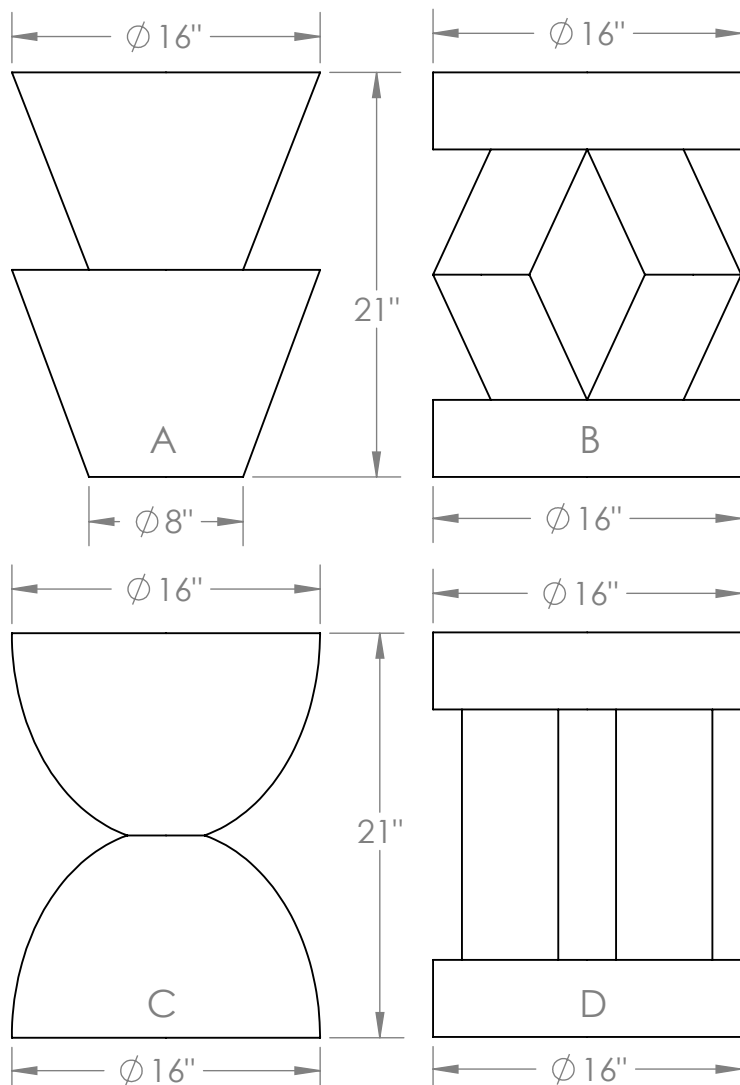

BUMP

Made from carved Travertine or wood, Bump tables take their cue from carved Igbo Stools. There are four variations in the series.

Materials

Travertine
Wood

Standard Finishes

Unfilled, Honed
Walnut
Red Oak
Ash

Dimensions

16" W x 21" H x 16" D

Notes

When ordering, please specify shape A, B, C, or D.
Travertine is a natural material and therefore variations in tone and striation are to be expected.

Retail

Travertine: \$9,750
Wood: \$6,500

Lead Time

8-10 weeks

Customization Available - please contact us. **Weight** Travertine: ~110 lbs
Wood: ~50 lbs