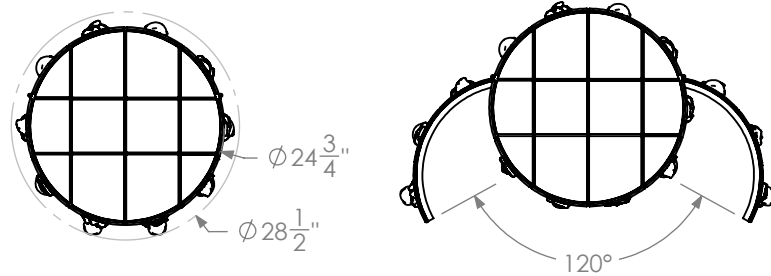

CERAMIC BAR CABINET

A monumental cabinet clad in handmade ceramic tiles which are curved to fit the contour of the piece, and punctuated with sculptural appliques. The interior is a rich cerused oak, with antique nickel rails on the shelves and a hatch in the floor for additional storage. Each cabinet is made to order so we can customize the internal details for ulterior uses as well as cabinet overall dimensions if needed.

Materials

Ceramic
Wood
Brass
Steel

Standard Finishes

Handmade Ceramic Tile
Cerused Oak
Antique Nickel

Dimensions

27-¹/₈" W x 27-¹/₈" D x 65-³/₈" H

Notes

Retail

\$42,000

Lead Time

14-16 weeks

Customization Available - please contact us. **Weight** ~240 lbs