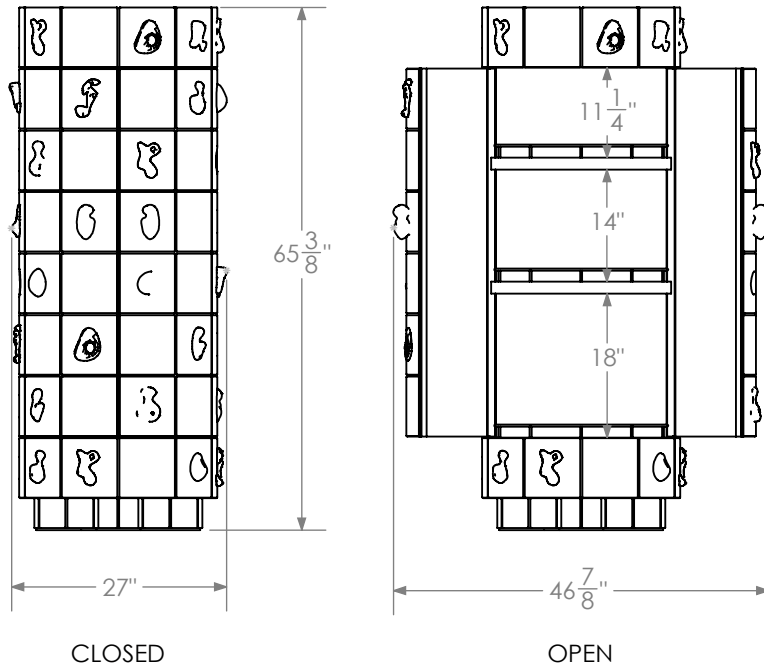

CERAMIC BAR CABINET

A monumental cabinet clad in handmade ceramic tiles which are curved to fit the contour of the piece, and punctuated with sculptural appliques. The interior is a rich cerused oak, with antique nickel rails on the shelves and a hatch in the floor for additional storage. Each cabinet is made to order so we can customize the internal details for ulterior uses as well as cabinet overall dimensions if needed.

Materials

Ceramic
Wood
Brass
Steel

Standard Finishes

Handmade Ceramic Tile
Cerused Oak
Antique Nickel

Dimensions

27-¹/₈" W x 27-¹/₈" D x 65-³/₈" H

Notes

Retail

\$42,000

Lead Time

14-16 weeks

Customization Available - please contact us. **Weight** ~240 lbs