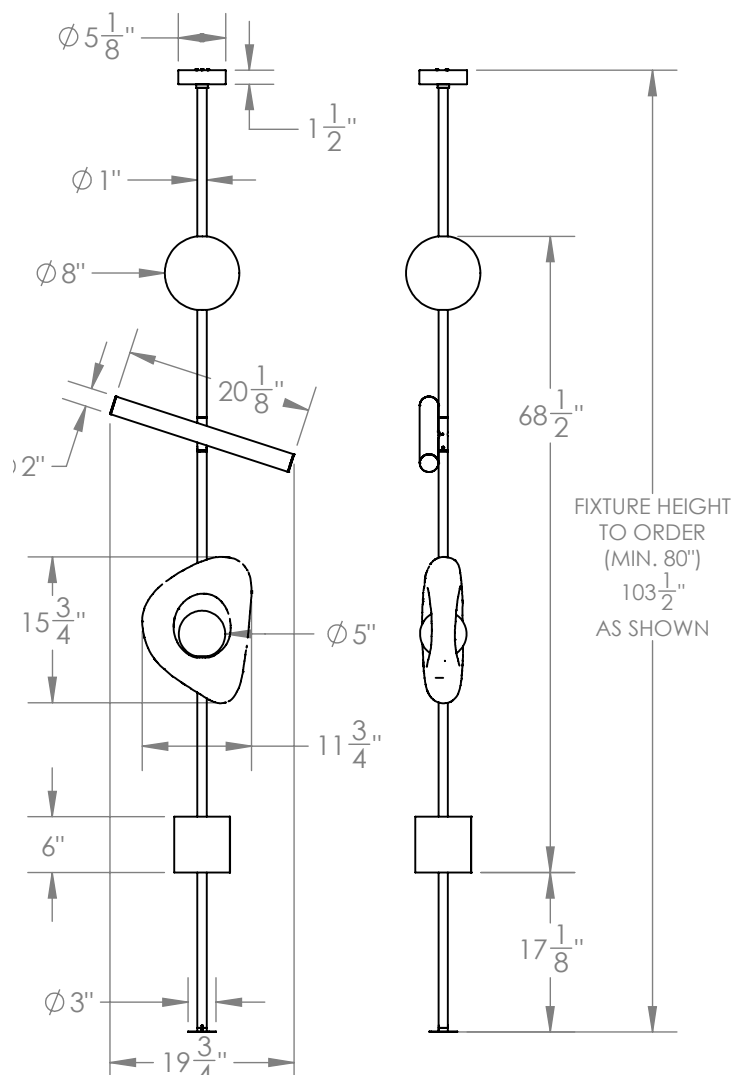

FORM - MARBLE + BRONZE

Cast bronze, carved marble, handblown glass and a rolled acrylic tube stretch between floor and ceiling. It is both sculpture and light-giving. The height of each Form is tailored to fit perfectly in any space. Available as a plug-in from top or bottom, please inquire. This product uses an external transformer, please ensure proper compatibility prior to purchase.

Materials

Bronze
Brass
Steel
Marble
Acrylic
Glass

Standard Finishes

Sulfur Bronze
Honed Marble
White Frosted Glass

Dimensions

19-3/4" W x 68-1/8" H x 8" D. Overall height to order - minimum 80"
Inline dimmer (if included): 5-3/4" x 3-3/4" x 2-1/2"

Notes

Please inquire for current marble options - selection varies.
Installation specific - please contact us for details.
Fixture rigged from ceiling, baseplate drilled to floor. Reinforced J-box required - fixture weight is carried by J-box.
Lamping: Tube - 12VDC LED strip, 9W, 1100 lumens, 2700K color temperature.
Globe - 12VDC G4 LED bulb, 5W, 450 lumens, 2700K color temperature.
120V/240VAC-to-12VDC transformer included.
This product is not come UL Certified. Should you need UL Certification, please inquire.

Retail

\$19,750

Lead Time

12-14 Weeks

Customization Available - please contact us. **Weight** ~90 lbs