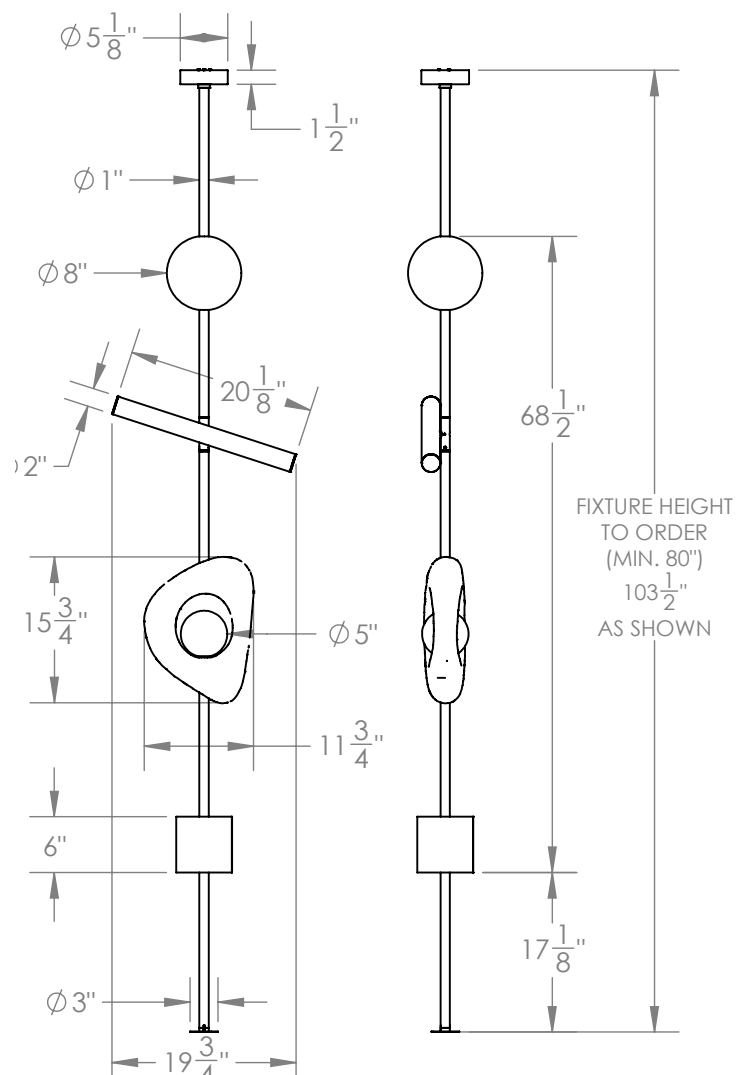

FORM - TRAVERTINE

Carved travertine, handblown glass and a rolled acrylic tube stretch between floor and ceiling. It is both sculpture and light-giving. The height of each Form is tailored to fit perfectly in any space. Available as a plug-in from top or bottom, please inquire.

Dimensions

19-3/4" W x 68-1/8" H x 8" D. Overall height to order - minimum 80"
Inline dimmer (if included): 5-3/4" x 3-3/4" x 2-1/2"

Notes

Please inquire for current marble options - selection varies.
Installation specific - please contact us for details.
Fixture rigged from ceiling, baseplate drilled to floor. Reinforced J-box required - fixture weight is carried by J-box.
Lamping: Tube - 12VDC LED strip, 9W, 1100 lumens, 2700K color temperature.
Globe - 12VDC G4 LED bulb, 5W, 450 lumens, 2700K color temperature.
120V/240VAC-to-12VDC transformer included.
This product is not come UL Certified. Should you need UL Certification, please inquire.

Retail

\$19,750

Lead Time

12-14 Weeks

Customization Available - please contact us. **Weight** ~90 lbs