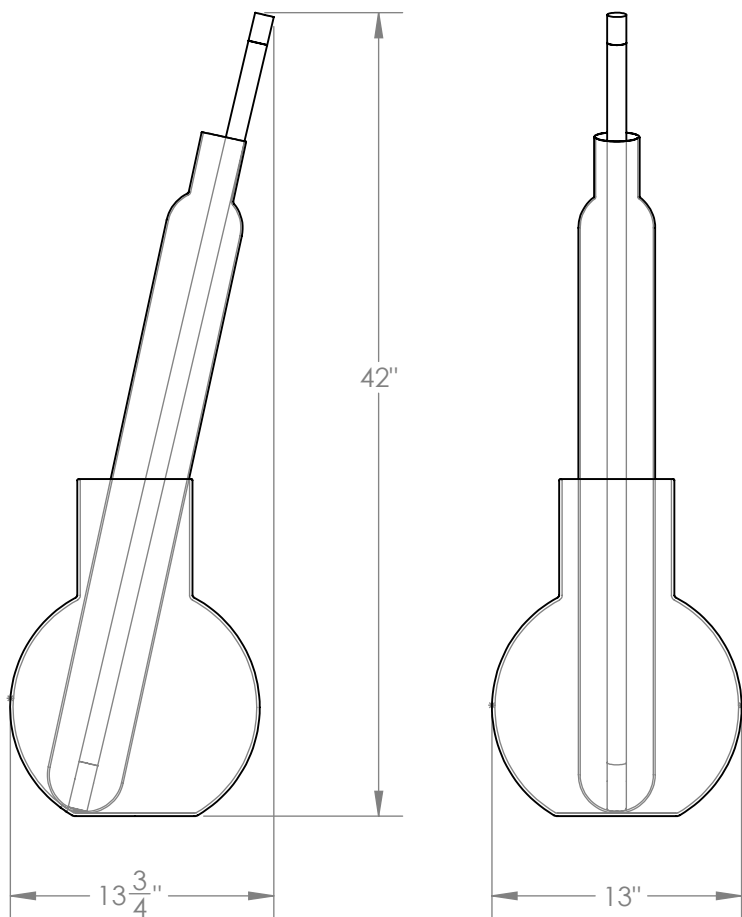

INTERVENTION FLOOR LAMP

An exploration of the relationship between glass and light which subverts their normal interaction. Light is usually an ethereal concept while glass is a hard casing. Here glass becomes the softer of the two in the partnership, and the light becomes an intervention in the sculpture. The light becomes a graphic line in the transparent form.

Materials

Glass
Acrylic
Brass
Aluminum

Standard Finishes

White Acrylic
Clear Glass
Antique Brass

Dimensions

13-³/₄" W x 42" H x 13" D
Inline dimmer: 5-³/₄" x 3-³/₄" x 2-¹/₂"

Notes

Lamping: 12V LED strip. 13W, 1600 lumens, 2700K color temperature. 120V/240V. Specify voltage and plug type.
Includes 84" cord, with inline dimmer/transformer 48" from fixture.

Retail

\$15,250

Lead Time

10-12 Weeks

Customization Available - please contact us. **Weight** ~17 lbs