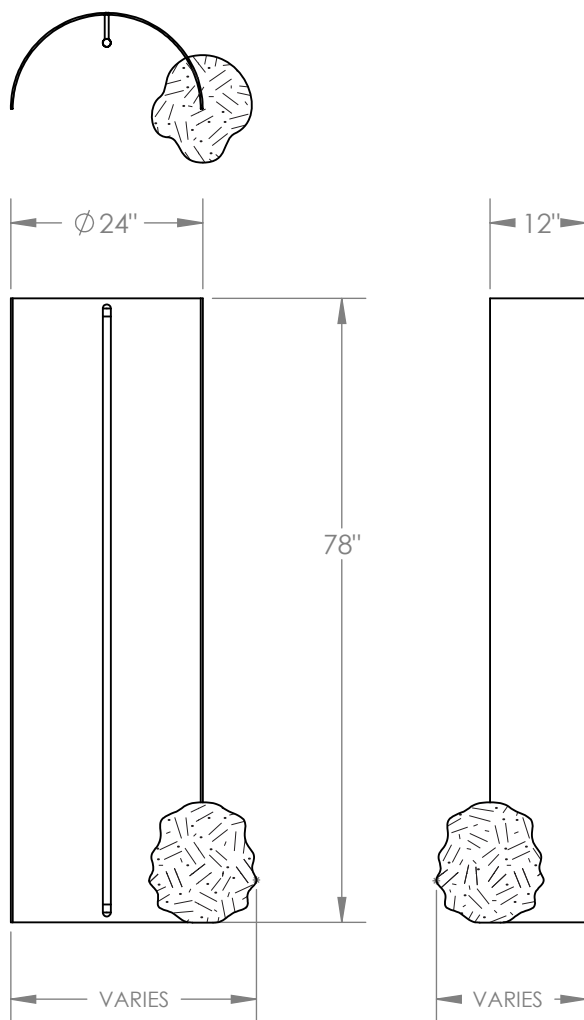

LAVA LIGHT

An exploration of natural forms and the precision of the man-made; a visual interpretation of that tension which exists in our everyday experience. Each volcanic lava rock and steel curve is 3D scanned in order to perfectly carve out a path in which they can intersect, furthering the play between the natural and technological intervention. The curved exterior is finished in a rich warm black while the interior is finished in a light antique brass.

Materials

Lava Rock
Steel
Acrylic
Brass

Standard Finishes

Exterior: Satin Black
Interior: Antique Brass

Dimensions

Main fixture: 24" W x 78" H x 12" D
Lava rock size varies as per available stock
Inline dimmer: 5-3/4" x 3-3/4" x 2-1/2"

Notes

Lamping: 12V LED strip. 13W, 1600 lumens, 2700K color temperature. 120V/240V. Specify voltage and plug type.
Includes 84" cord, with inline dimmer/transformer 24" from fixture.

Retail

\$33,000

Lead Time

14-16 Weeks

Customization Available - please contact us. **Weight** ~280 lbs