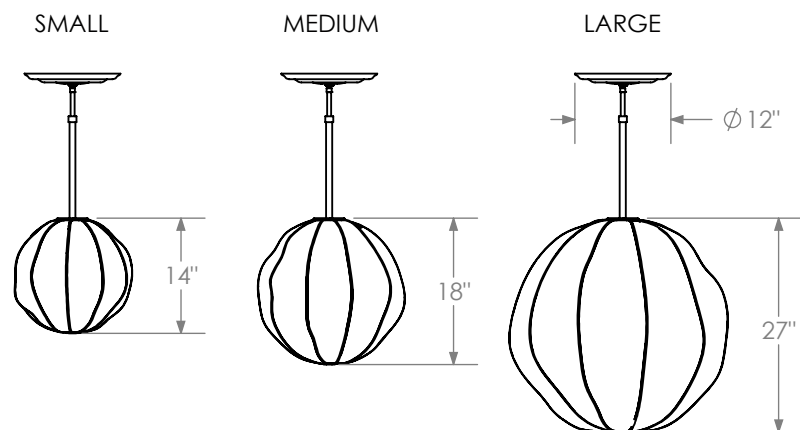

MULBERRY GLOBE PENDANT

A hand-upholstered silk globe hangs from the end of a carved hardwood tube, with a classically inspired wood ceiling rose.

Materials

Wood
Aluminum
Steel
Silk

Standard Finishes

White Oak or Black Walnut
Cream Silk
Antique Brass

Dimensions

Small - 14" W x 14" D x Variable H (min. 19")
Medium - 18" W x 18" D x Variable H (min. 23")
Large - 27" W x 27" D x Variable H (min. 32")

Notes

Lamping: 1 E26 bulb, max 75W. Small/Medium: 5.5W dimmable LED bulb included, 465 lumens. Large: 9W dimmable LED bulb included, 800 lumens. 2700K color temperature. 120V, UL approved. (240V available)

Retail

Small: \$7,500
Medium: \$8,500
Large: \$10,750

Lead Time

14-16 weeks

Customization Available - please contact us. **Weight** ~10 lbs
~15 lbs
~20 lbs