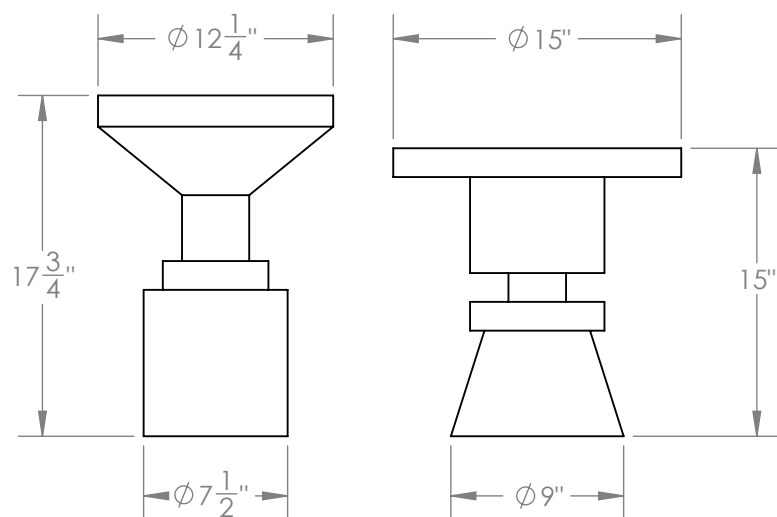

PARCHMENT NESTING TABLES

Like chess pieces dotted across board, these are sculptures to be placed throughout a room. Used as side tables or stools, they are made to work in nesting series or alone. Wood and parchment tables are hand-turned, finished and sealed with water resistant lacquer.

Materials

Wood
Goat Skin

Standard Finishes

White
Natural

Dimensions

15" D x 15" H // 12-1/4" D x 17-3/4" H

Notes

When ordering, please specify shape A, B, C, or D.
Priced individually.

Retail

\$5,500

Lead Time

10-12 Weeks

Customization Available - please contact us. **Weight** ~15 lbs