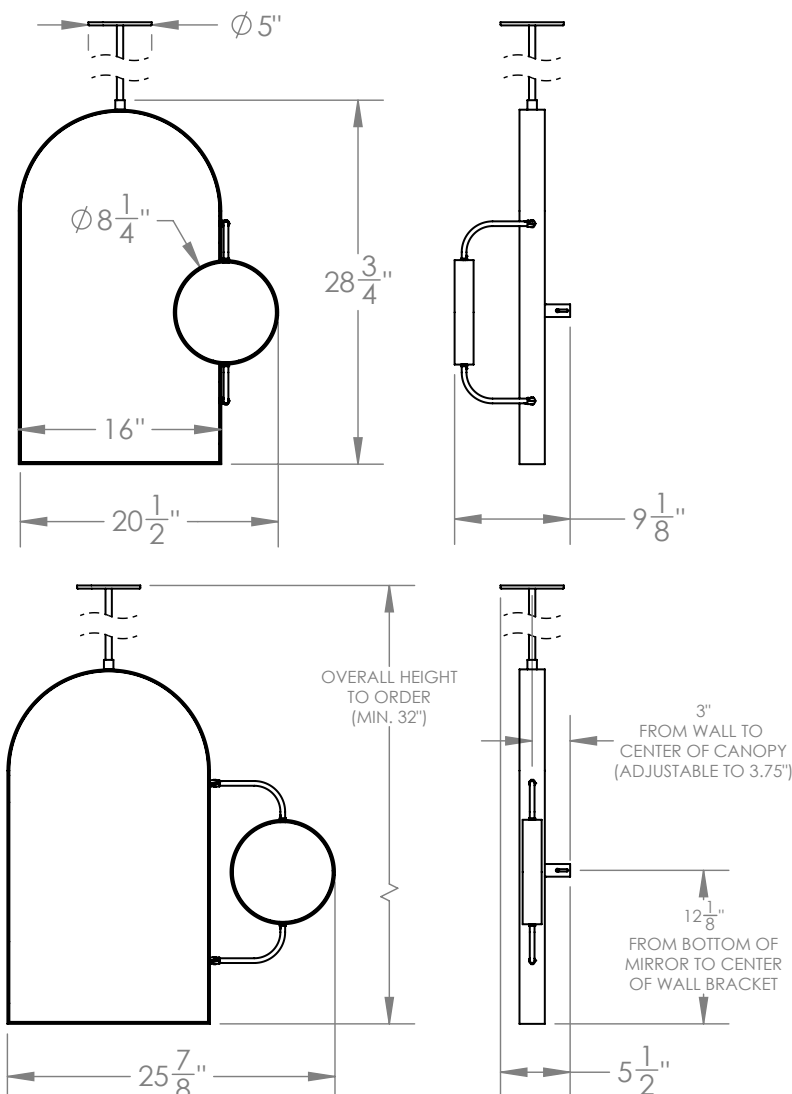

# PENDANT MIRROR

An arched central mirror hangs from the ceiling on a delicate rod, supporting an articulating round side mirror with 5X magnification.

### Materials

Steel  
Brass  
Glass Mirror

### Dimensions

20-1/2" to 25-7/8" W x 28-3/4" H x 5-1/8" to 9-1/8" D  
Overall height to order - minimum 32"  
Magnifying mirror overall diameter 8-1/4"

### Lead Time

8-10 Weeks

**Customization** Available - please contact us. **Weight** ~30 lbs