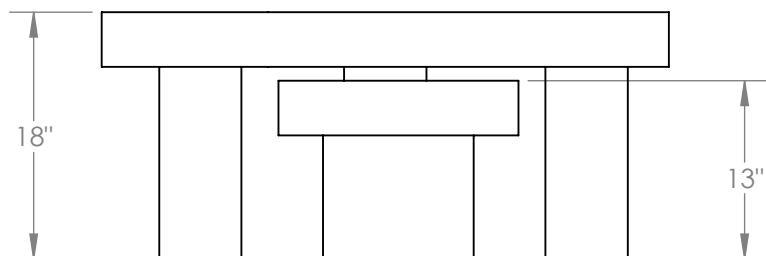

PUDDLE - BURL

These tables nest perfectly and can be moved individually to suit the space.

Materials

Wood

Standard Finishes

Burl Veneer

Dimensions

Table 1: 41- $\frac{3}{8}$ " W x 18" H x 27- $\frac{5}{8}$ " D

Table 2: 17- $\frac{1}{2}$ " W x 13" H x 17- $\frac{1}{2}$ " D

Notes

Please inquire for current veneer availability.

Retail

\$14,750

Lead Time

8-10 Weeks

Customization Available - please contact us. **Weight** ~100 (large)
~35 lbs (small)