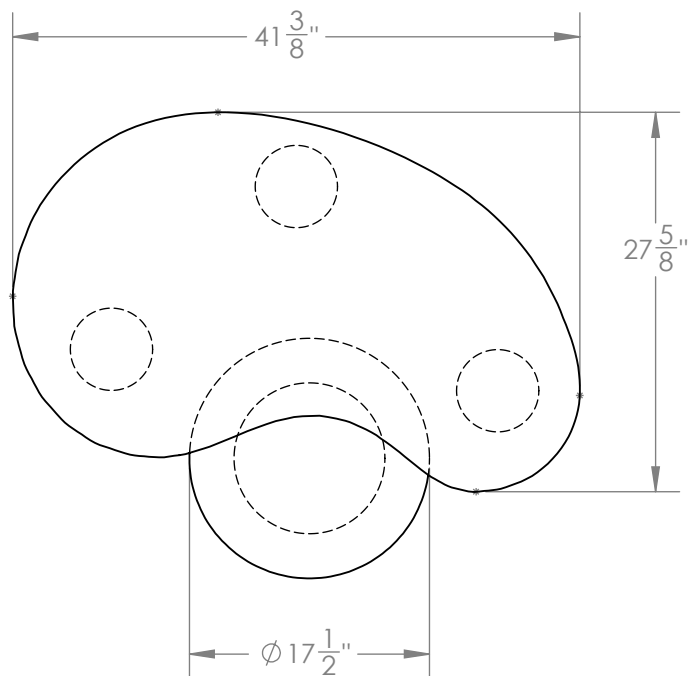

PUDDLE - BURL

These tables nest perfectly and can be moved individually to suit the space.

Materials

Wood

Standard Finishes

Burl Veneer

Dimensions

Table 1: 41- $\frac{3}{8}$ " W x 18" H x 27- $\frac{5}{8}$ " D

Table 2: 17- $\frac{1}{2}$ " W x 13" H x 17- $\frac{1}{2}$ " D

Notes

Please inquire for current veneer availability.

Retail

\$14,750

Lead Time

8-10 Weeks

Customization Available - please contact us. **Weight** ~100 (large)
~35 lbs (small)