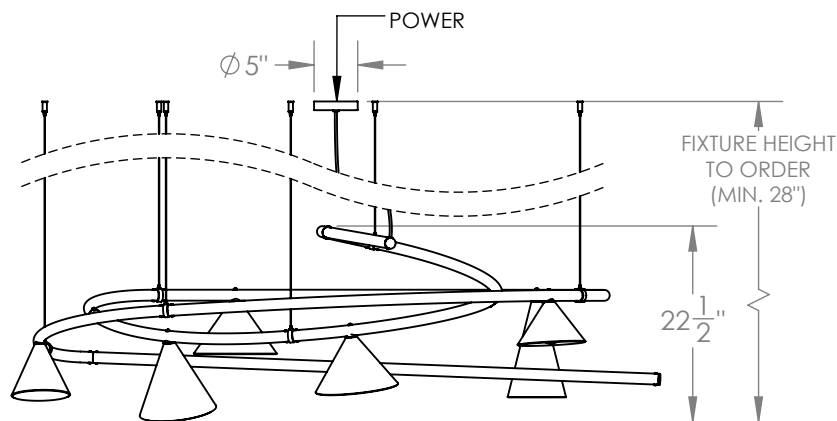

SKETCH LIGHT - LARGE

It is as the name suggests, a sketch brought to life. Glowing porcelain shades made in England hang from its metal structure. Inside each shade, a hand blown white glass teardrop houses the light source.

Materials

Steel
Aluminum
Brass
Porcelain
Glass

Standard Finishes

Matte White Porcelain
Sulfur Bronze
White Glossy Glass

Dimensions

74-³/₈" W x 22-¹/₂" H x 46-⁵/₈" D
Overall height to order - minimum 28"

Notes