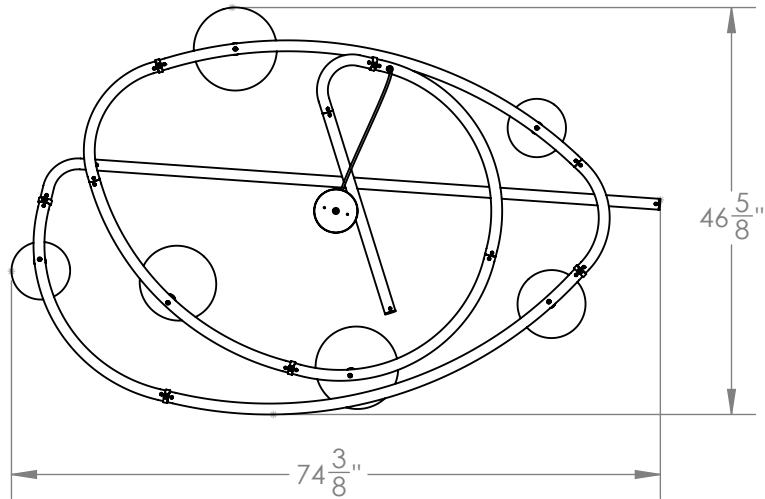

SKETCH LIGHT - LARGE

It is as the name suggests, a sketch brought to life. Glowing porcelain shades made in England hang from its metal structure. Inside each shade, a hand blown white glass teardrop houses the light source.

Materials

Steel
Aluminum
Brass
Porcelain
Glass

Standard Finishes

Matte White Porcelain
Sulfur Bronze
White Glossy Glass

Dimensions

74-³/₈" W x 22-¹/₂" H x 46-⁵/₈" D
Overall height to order - minimum 28"

Notes