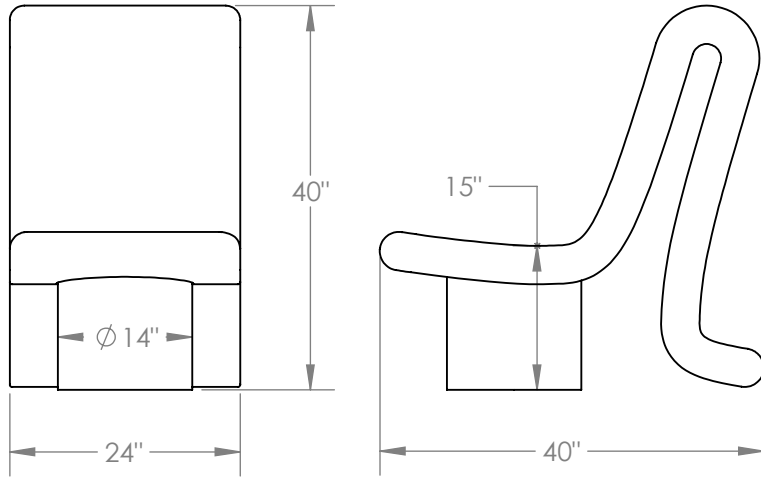

SLUMP CHAIR

Made to work from every viewpoint, this wonderfully comfortable armchair combines maple burl with soft lines.

Materials

Wood
Cotton/Linen Blend

Standard Finishes

Burl Veneer
Cream Boucle

Dimensions

24" W x 40" H x 40" D

Notes

Available with COM fabric upon request.
Please inquire for current veneer availability.

Retail

\$14,000

Lead Time

10-12 Weeks

Customization Available - please contact us. **Weight** ~55 lbs