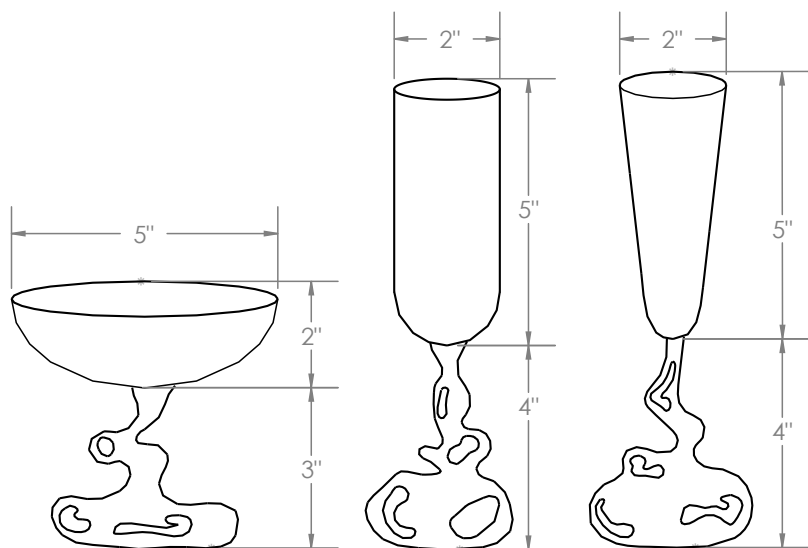

SQUIDGE GLASSWARE

COUPE

FLUTE

TRUMPET

GOBLET

ROUND

ORGANIC

These free form vessels are handblown in New York using a unique method that makes each piece one-of-a-kind.

Materials

Glass

Standard Finishes

Clear Glass

Dimensions

Coupe: 5" W x 5" H
 Flute: 2" W x 9" H
 Trumpet: 2" W x 9" H
 Goblet: 3" W x 6-1/4" H

Round: 3" W x 6" H
 Organic: 2-3/4" W x 6-1/4" H

Notes

Due to the handmade nature of these pieces, dimensions may vary slightly. Priced individually. Please make your selection from the options at left.

Retail

\$398

Lead Time

Please inquire.

Customization Available - please contact us.