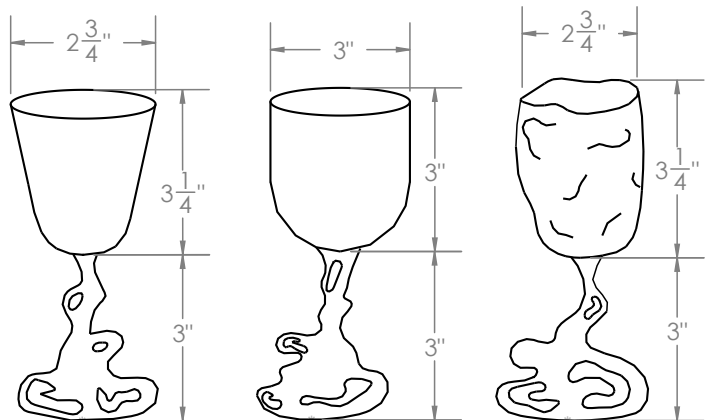

SQUIDGE GLASSWARE

COUPE

FLUTE

TRUMPET

GOBLET

ROUND

ORGANIC

These free form vessels are handblown in New York using a unique method that makes each piece one-of-a-kind.

Materials

Glass

Standard Finishes

Clear Glass

Dimensions

Coupe: 5" W x 5" H
 Flute: 2" W x 9" H
 Trumpet: 2" W x 9" H
 Goblet: 3" W x 6-1/4" H

Round: 3" W x 6" H
 Organic: 2-3/4" W x 6-1/4" H

Notes