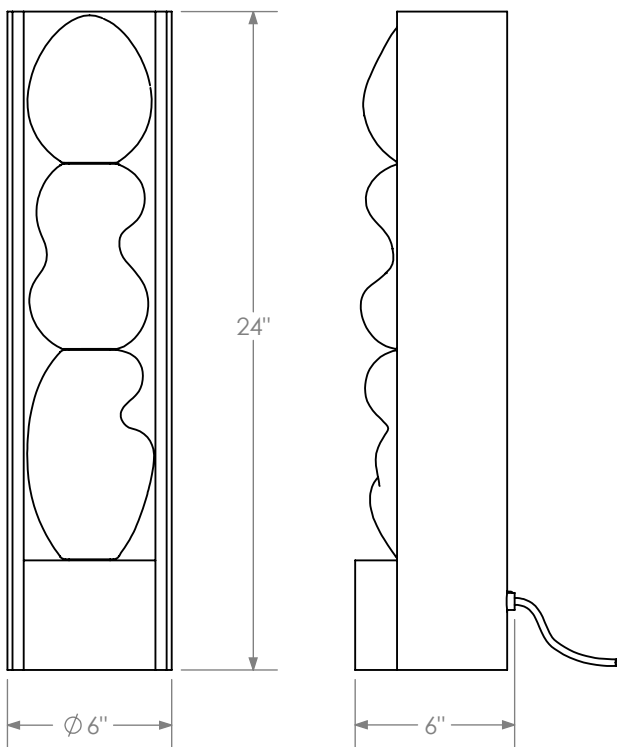

TRIPLET TABLE LAMP

A stack of three organic blown glass forms, held within a tube of patinated aluminum. The glass can be rotated 180 degrees to created left- and right-handed configurations.

Materials

Steel
Aluminum
Glass
Resin

Standard Finishes

Antique Nickel
Handblown White Frosted Glass

Dimensions

6" W x 6" D x 24" H
Inline dimmer: 2-3/8" x 2-3/8" x 2"

Notes

Lamping: Integrated LED board with warm dimming, 2700K-1800K. ~36V, 12W, 500 lumens.
120V/240VAC compatible transformer included, housed in fixture.
Includes 84" cord, with inline dimmer 24" from fixture.

Retail

\$7,500

Lead Time

8-10 Weeks

Customization Available - please contact us. **Weight** ~15 lbs