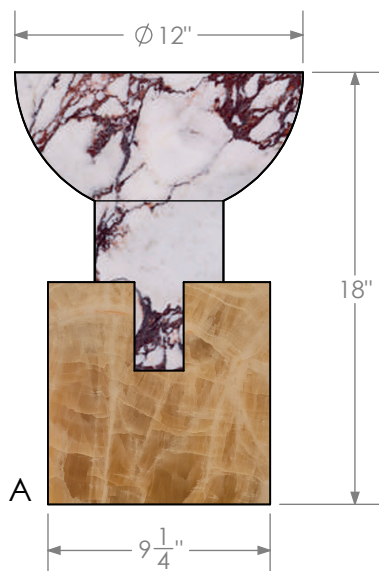

# MARBLE BLOCK SIDE TABLE

Interlocking shapes in contrasting colors of marble make up this sculptural side table.

## Dimensions

12" W x 18" H x 12" D