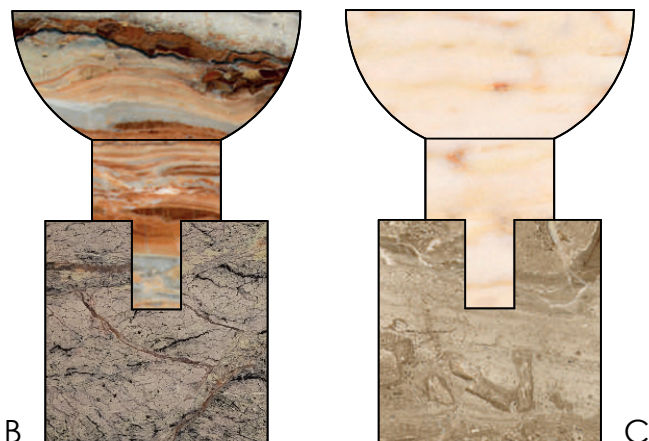

# MARBLE BLOCK SIDE TABLE

Interlocking shapes in contrasting colors of marble make up this sculptural side table.

## Materials

Honed Marble

## Dimensions

12" W x 18" H x 12" D