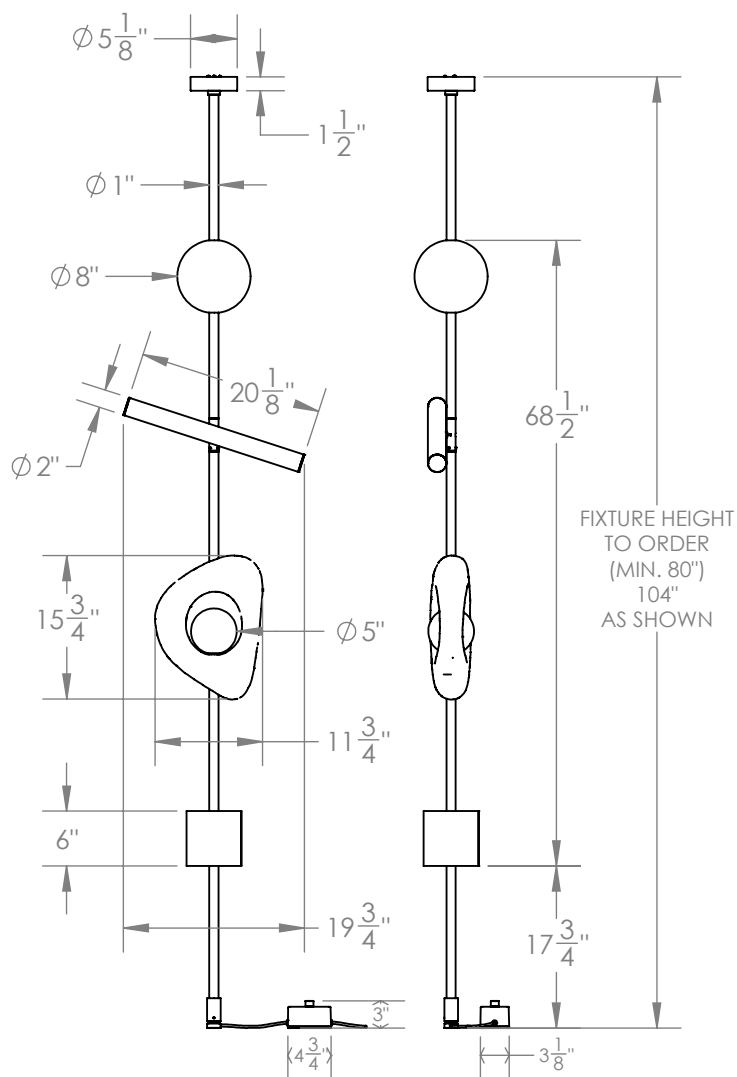

FORM LIGHT

BRONZE OR TRAVERTINE - PLUG IN

Cast bronze and carved marble or all travertine. Combined with handblown glass and a rolled acrylic tube, this piece is both sculpture and light-giving. Stretching between floor and ceiling, the height of each Form is tailored to fit perfectly in any space.

Materials

Bronze
Brass
Steel
Marble
Acrylic
Glass

Standard Finishes

Sulfur Bronze
Unfilled Travertine or Cast Bronze
Unfilled Travertine or Honed Marble
White Frosted Glass

Dimensions

19-3/4" W x 68-1/8" H x 8" D. Overall height to order - minimum 80"
Inline dimmer: 4-3/4" x 3-1/8" x 3"

Notes

Please inquire for current marble options - selection varies.
Installation specific - please contact us for details.
Fixture rigged from ceiling, baseplate drilled to floor. Reinforced J-box required - fixture weight is carried by J-box.
Lamping: Tube - 12VDC LED strip, 9W, 1100 lumens, 2700K color temperature.
Globe - 12VDC G4 LED bulb, 5W, 450 lumens, 2700K color temperature.
120V/240VAC-to-12VDC transformer included.
UL Listing not included, +\$450.

Retail

\$20,500

Lead Time

16-18 Weeks

Customization Available - please contact us. **Weight** ~90 lbs